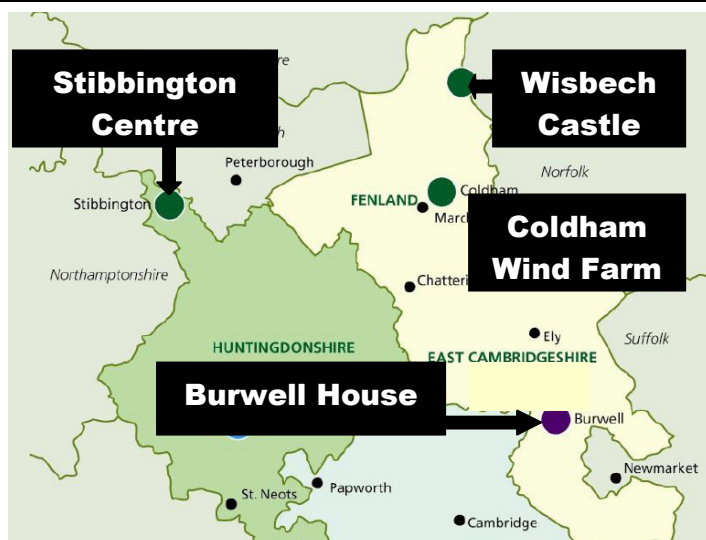

# Make an Impact!

**ENERGY**

**VICTORIANS**

**HABITATS**

**RIVERS**

**ROCKS**

For a memorable start to a topic or a grand finale at the end, CEES offers a wide range of Impact Days, with programmes tailor made or "off the shelf". Bookings are now being taken for September 2011 to July 2012 at all CEES Centres: