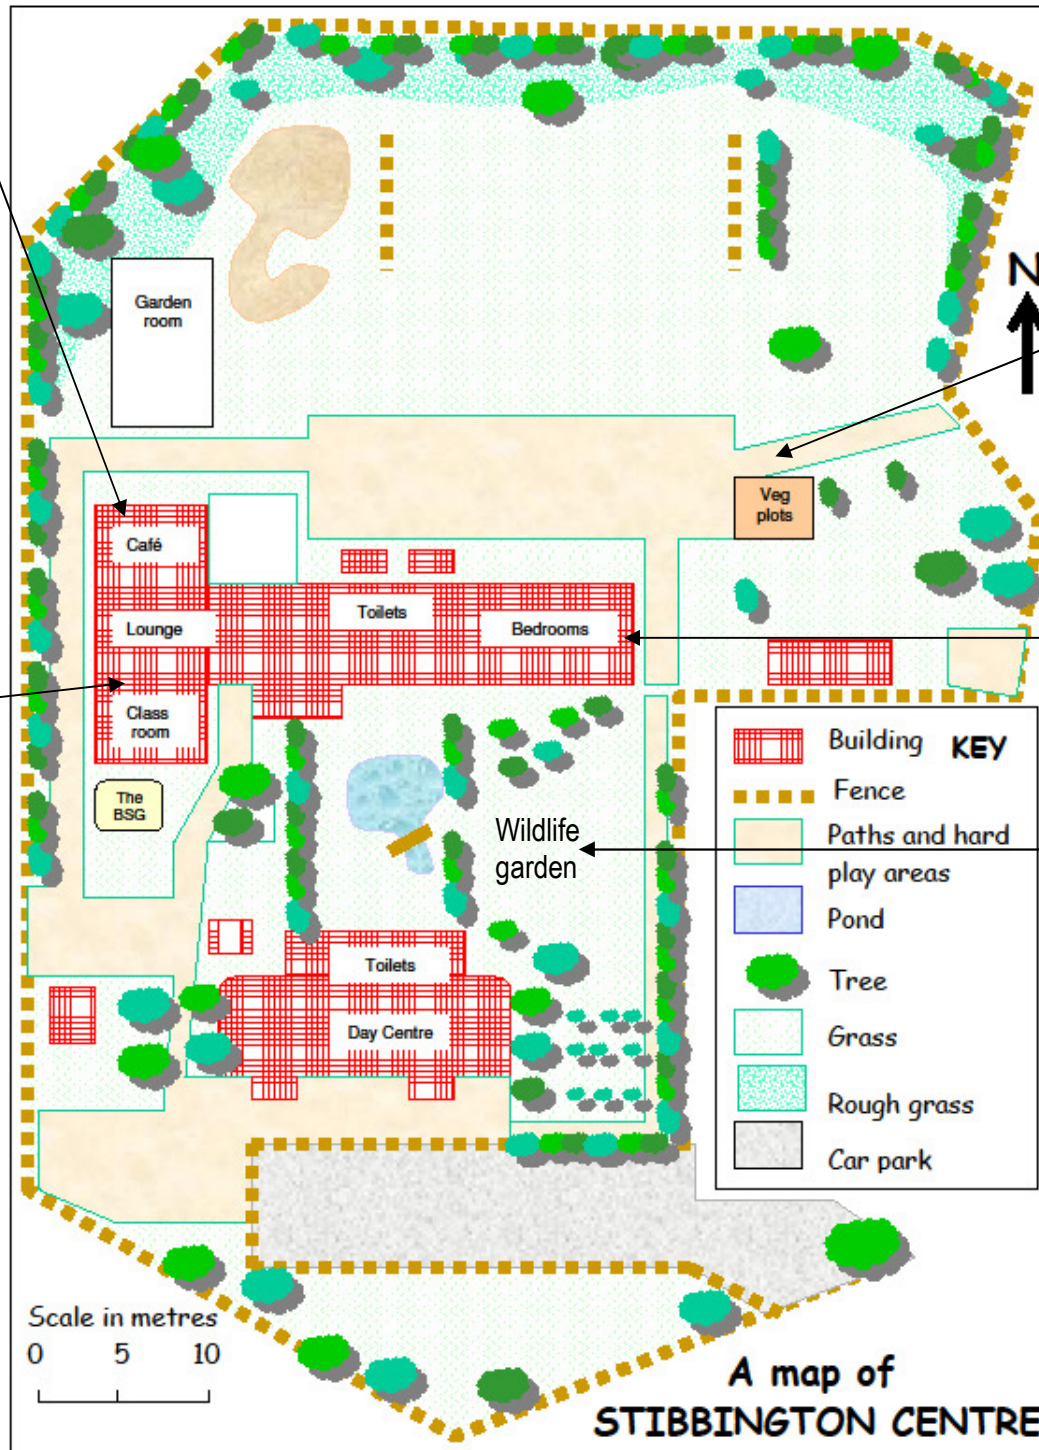

For healthy eating in inspirational surroundings, "The Crunchy Carrot Café" provides a child-friendly, welcoming environment for our home cooked meals.

The well-equipped classroom contains interactive white board, laptops, visualiser, microscopes, reference books and field studies and data collection equipment. Next door the lounge has comfy seating with TV, DVD player, games and reading books.

As an award-winning Eco Centre, Stibbington's ethos encourages all residential visitors to take part in Eco Action and to learn about sustainable lifestyles during their stay.

The imaginatively designed centre grounds include trim trail, mini veg plots, picnic tables, wildlife garden, renewable energy installations and extensive playground markings

The Centre can accommodate up to 34 children in small bedrooms for 3 or 4, with adjacent single rooms for up to 4 adults.

The enclosed wildlife garden is ideal for on-site learning activities. Nearby, other locations that are perfect for supporting learning across the curriculum include: a 40 acre wetland nature reserve; an ancient woodland; the River Nene and a small tributary; the village and church; a disused quarry; and a working farm.