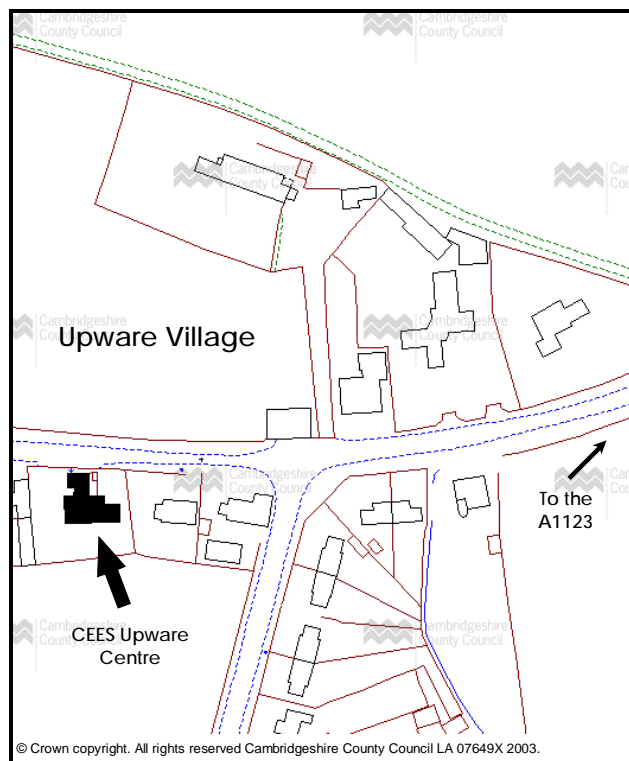

CEES Upware Centre Location Map

Upware Centre, Old School Lane, Upware, Ely, CB7 5ZR

T:01353 720264 F: 01353 720132 E: cees.upware@cambridgeshire.gov.uk

Would group leaders please ensure that bus drivers have access to this information?

CEES Upware Centre is located in south east Cambridgeshire, east of the A10 between Ely and Cambridge.

From the A1123, take the exit signposted Upware. On reaching Upware village, turn right at the point where the road bends sharply to the left. Upware Centre is the old Victorian school building between the telephone box and the only pub (signpost at corner).